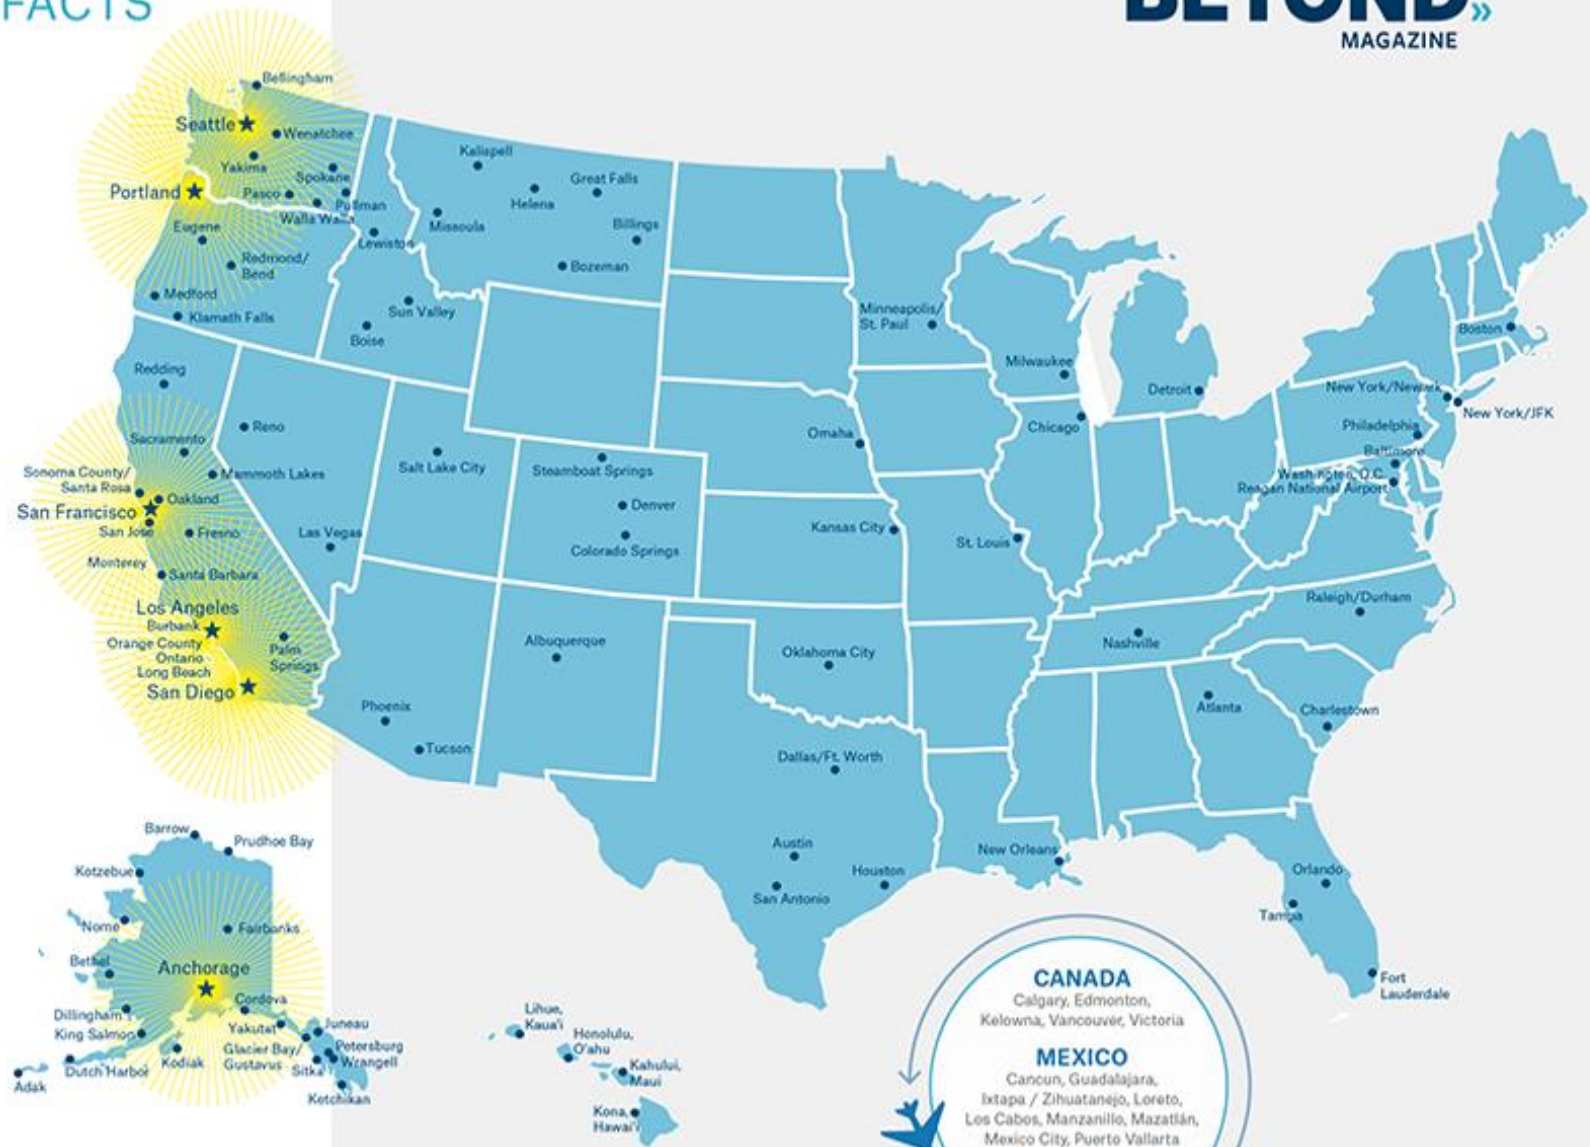

DESTINATIONS & QUICK FACTS

Alaska. **BEYOND** MAGAZINE

Hubs

- Seattle/Tacoma (WA)
- Portland (OR)
- Los Angeles (CA)
- San Francisco (CA)
- San Diego (CA)
- Anchorage (AK)

36,000

Flights per month

115+

Destinations served

3.8 Million

Passengers monthly

3 Hrs. 22 Mins.

Average length of flight

CANADA
 Calgary, Edmonton, Kelowna, Vancouver, Victoria

MEXICO
 Cancun, Guadalajara, Ixtapa / Zihuatanejo, Loreto, Los Cabos, Manzanillo, Mazatlán, Mexico City, Puerto Vallarta

COSTA RICA
 Liberia, San Jose